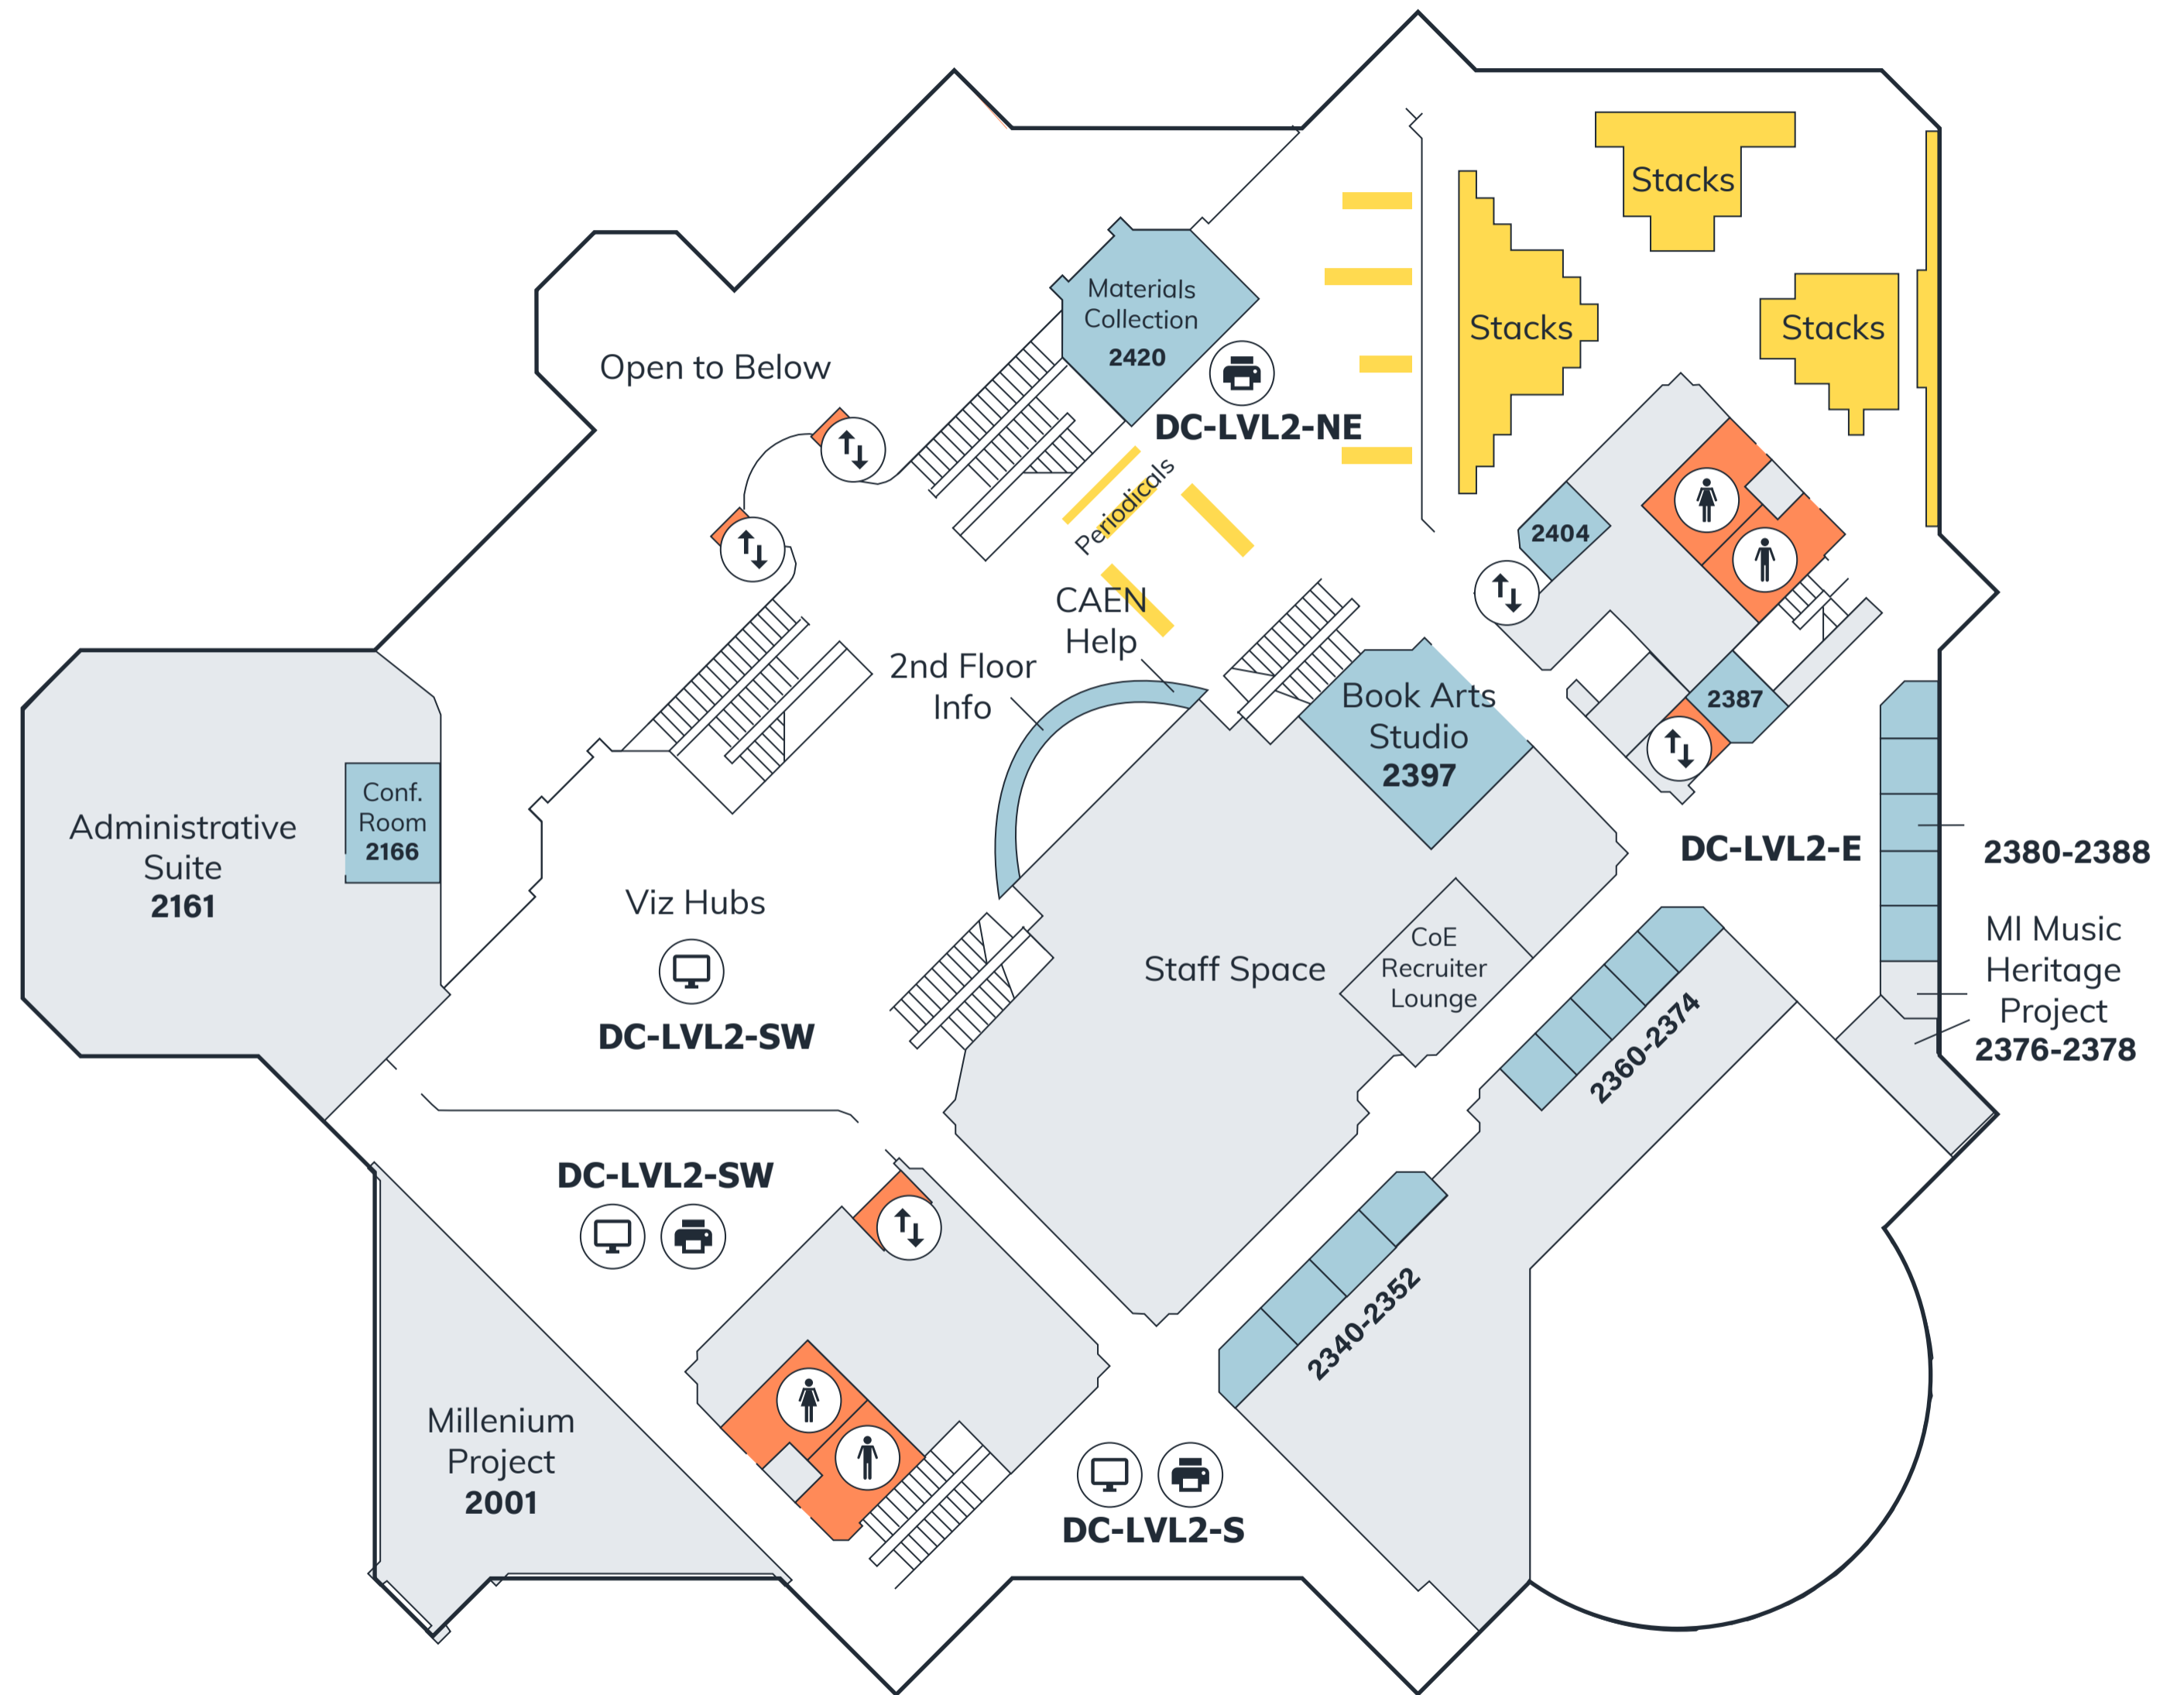

# 2nd Floor The James and Anne Duderstadt Center

-  Printing
-  Computing
-  Elevators
-  Women's Restroom
-  Men's Restroom
-  Gender Inclusive Restroom
-  Food