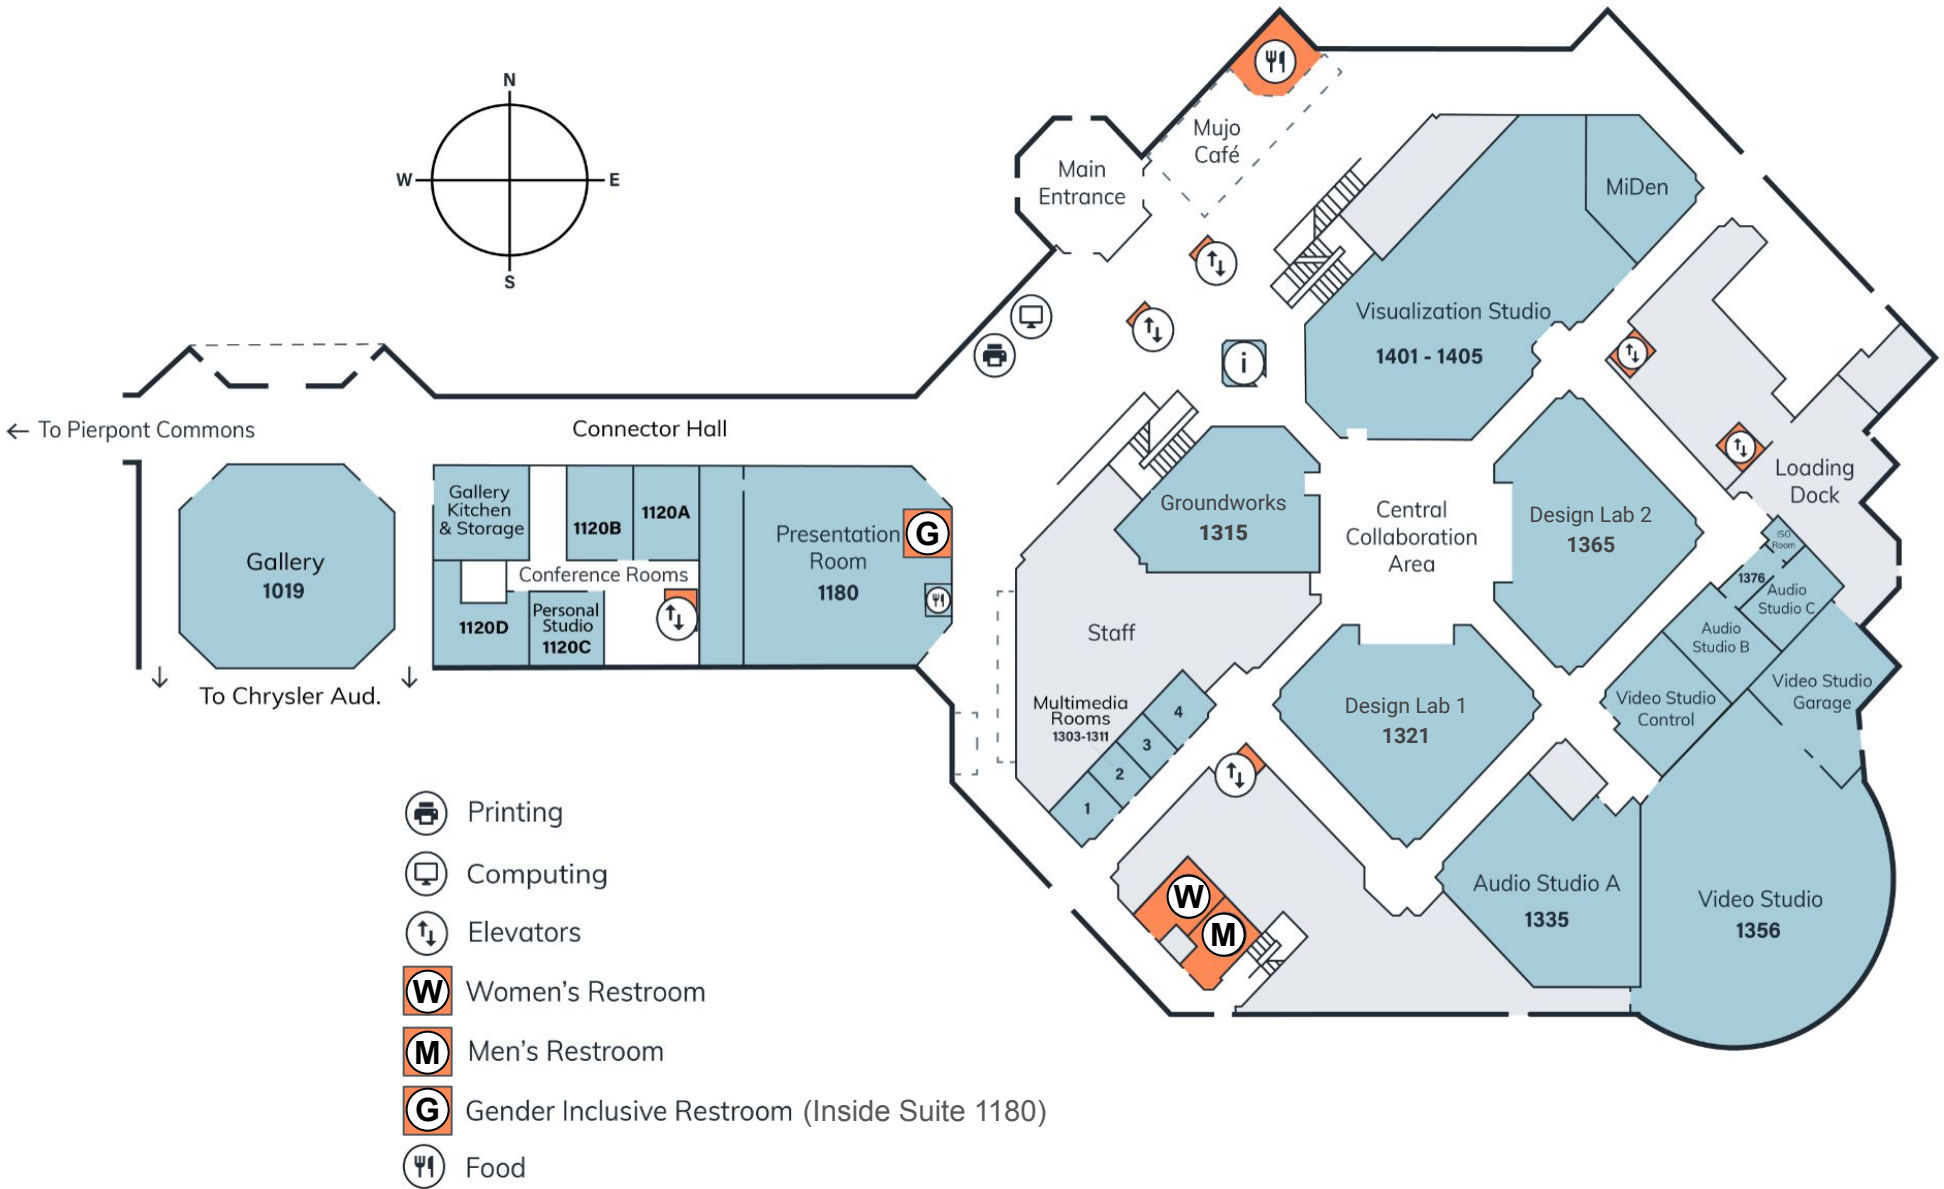

1st Floor The James and Anne Duderstadt Center

Updated March 15, 2024

-  Printing
-  Computing
-  Elevators
-  Women's Restroom
-  Men's Restroom
-  Gender Inclusive Restroom (Inside Suite 1180)
-  Food